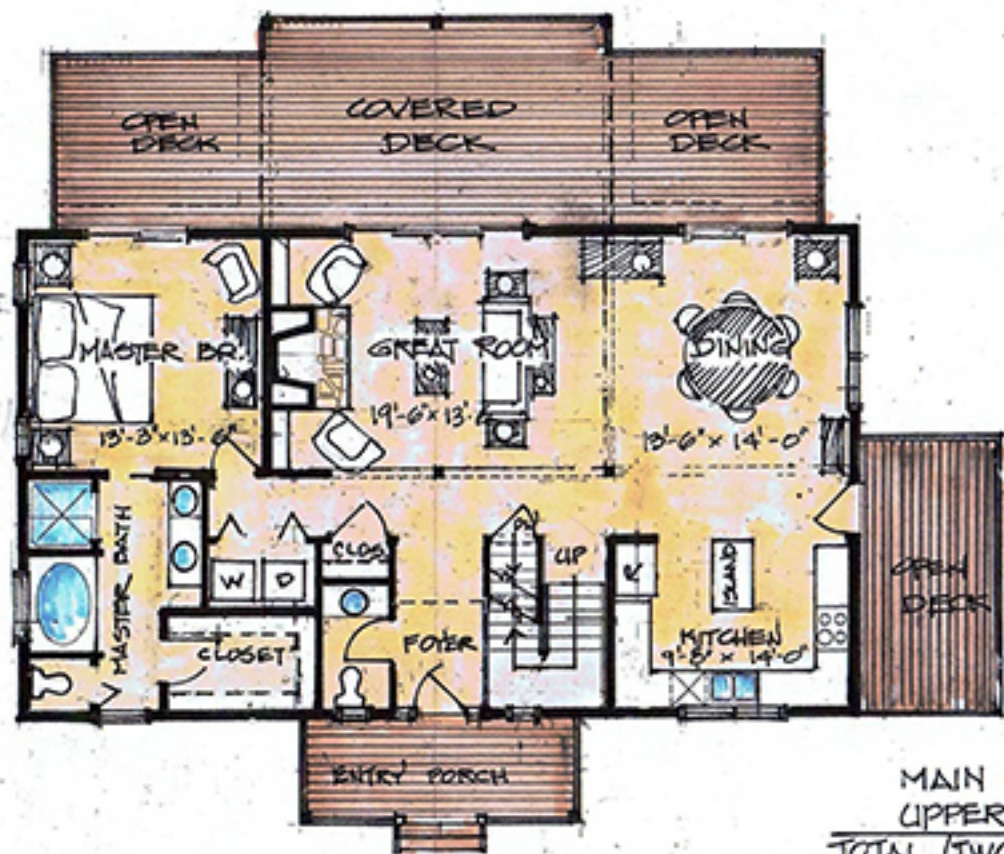

APPALACHIAN LOG HOMES - DVIDE MT. - FRONT ELEVATION

DIVIDE MT. REAR ELEVATION  
APPALACHIAN LOG HOMES

MAIN LEVEL PLAN

MAIN LEVEL 1344 S.F.  
 UPPER LEVEL 981 S.F.  
 TOTAL (TWO LEVELS) 2325 S.F.

BASEMENT OPTION 1344 S.F. UPPER LEVEL PLAN