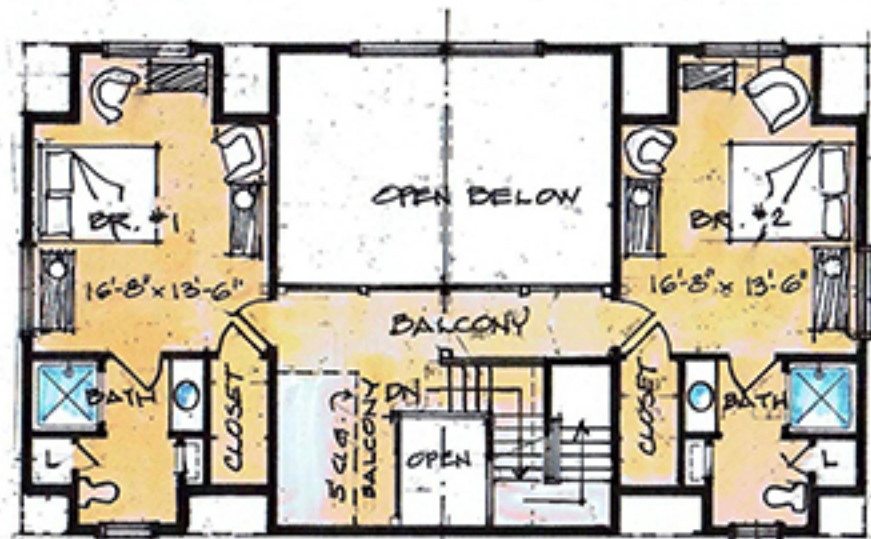

APPALACHIAN LOG HOMES - DVIDE MT. - FRONT ELEVATION

DIVIDE MT. REAR ELEVATION  
APPALACHIAN LOG HOMES

MAIN LEVEL PLAN

MAIN LEVEL 1344 S.F.  
 UPPER LEVEL 981 S.F.  
 TOTAL (TWO LEVELS) 2325 S.F.

BASEMENT OPTION 1344 S.F. UPPER LEVEL PLAN