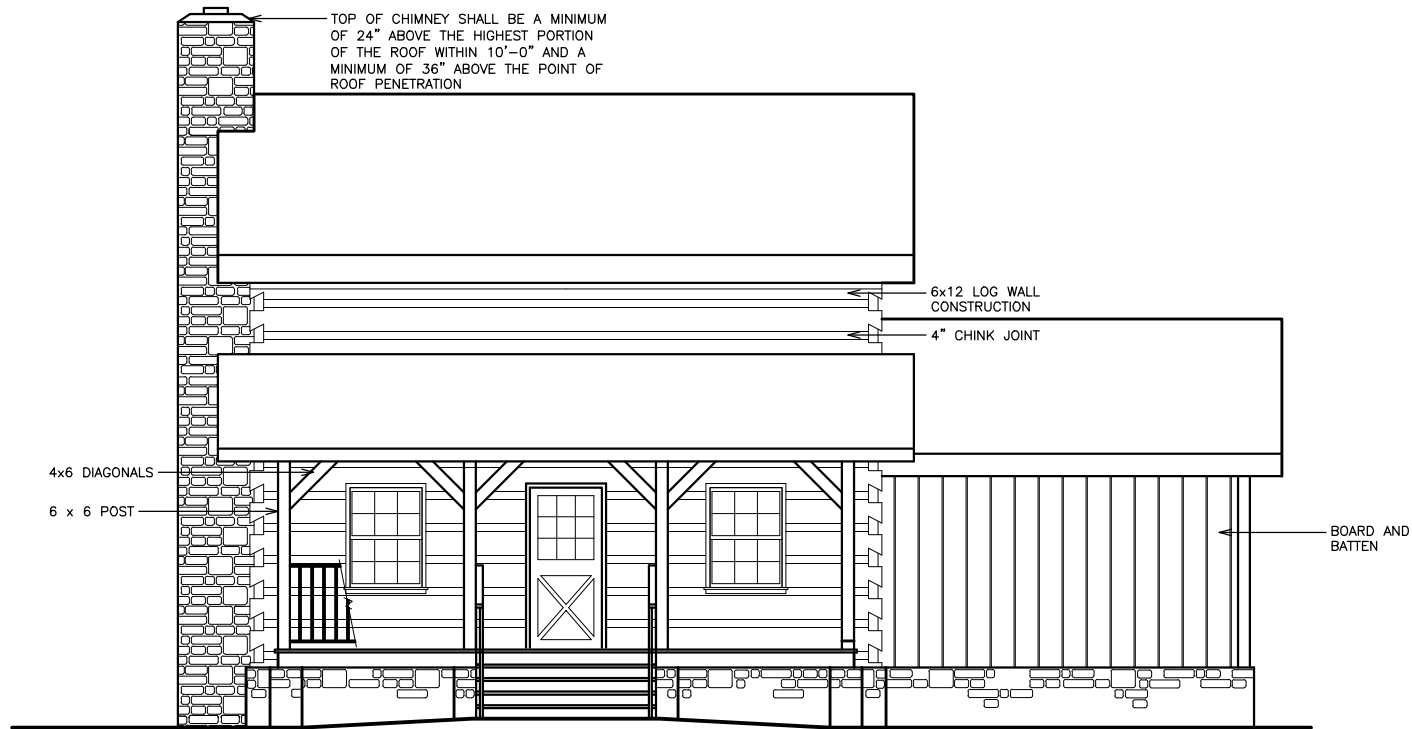

MAPLE CREEK - FIRST FLOOR PLAN
1 BEDROOM, 2 BATHS, 1,247 SQUARE FEET

MAPLE CREEK - SECOND FLOOR PLAN
1 BEDROOM, 2 BATHS, 1,247 SQUARE FEET

MAPLE CREEK - FRONT ELEVATION
1 BEDROOM, 2 BATHS, 1,247 SQUARE FEET