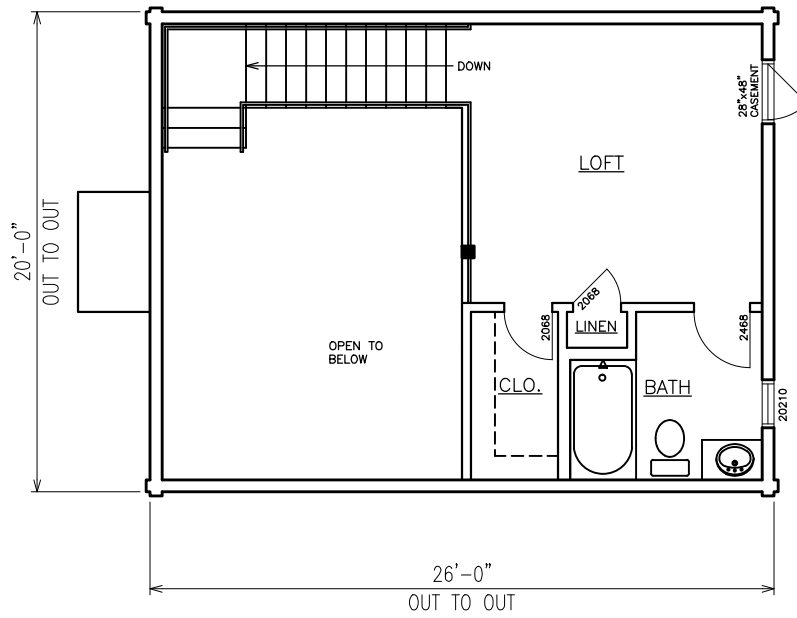

MAPLE CREEK - FIRST FLOOR PLAN
1 BEDROOM, 2 BATHS, 1,247 SQUARE FEET

MAPLE CREEK - SECOND FLOOR PLAN
1 BEDROOM, 2 BATHS, 1,247 SQUARE FEET

MAPLE CREEK - FRONT ELEVATION
1 BEDROOM, 2 BATHS, 1,247 SQUARE FEET